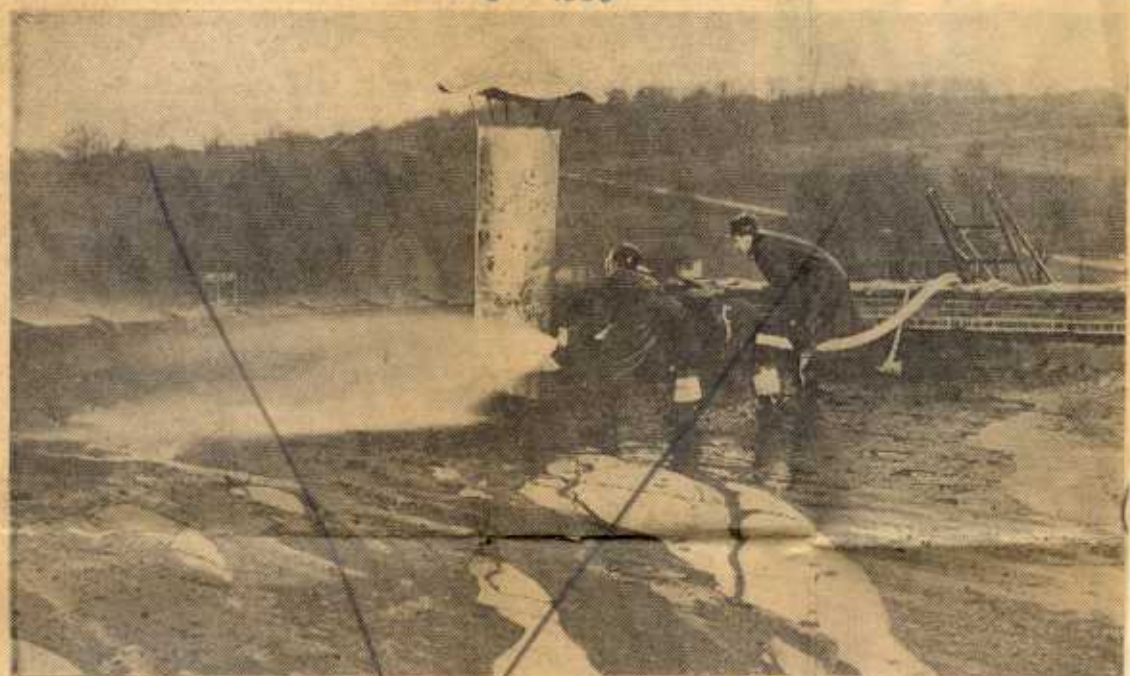

Checked in Nick 'o Time, Squint After Fire Shows

MAY 5 1950

CRAWFORD FURNITURE PLANT FIRE—Clyne Crawford, (lower photo) president of the Crawford Furniture Manufacturing Corporation, is shown checking damages from water following a spray booth fire at his Allen Street plant Thursday night. The fire set off several sprinkler heads, flooding all floors in the corner of the building. In upper picture, firemen are shown applying water on the roof and ventilator which runs from the spray booth.