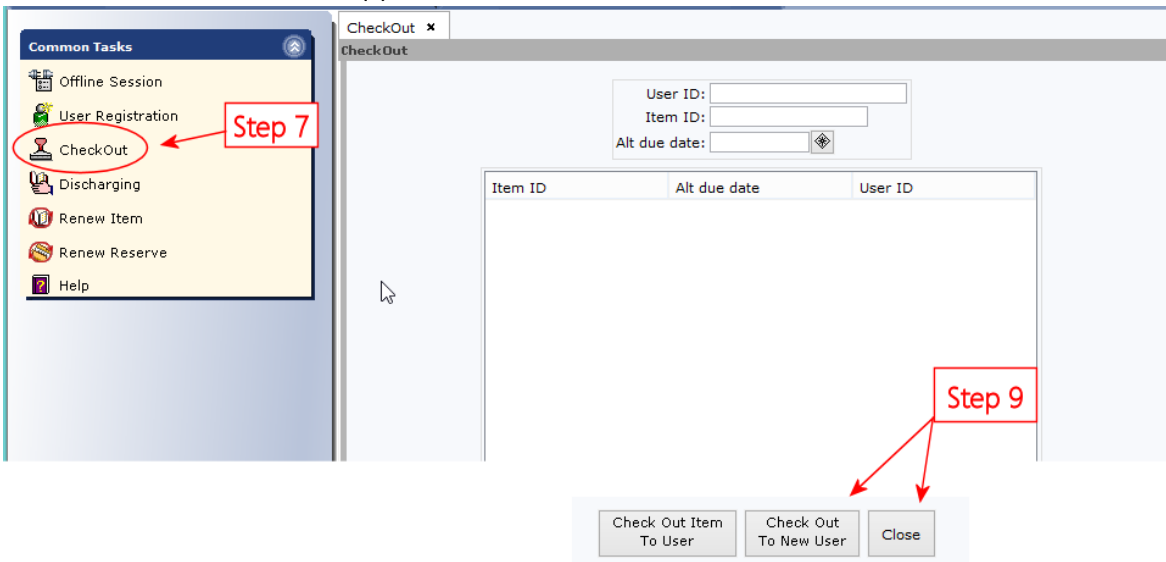

Fig. 1

2. Click **OK**
3. Select the **Offline** toolbar (See Fig. 2)

Fig. 2

4. Click the **Offline Session** settings wizard (See Fig. 2)

5. Change the **User access** and **Library** drop-downs (See Fig. 3) to reflect your library. If you don't know your User access, see Appendix A to look it up.

Fig. 3

6. Leave everything else as is and click **OK**.
7. Click on **CheckOut** under Common Tasks. (See Fig. 4)
8. Scan User ID and then Item ID(s) of items to be checked out.

Fig. 4

9. Once all items have been scanned, click **Check Out To New User** to move on to the next patron or **Close** to exit the wizard. (See Fig. 4)
10. When you are able to connect to the Workflows server again, exit out of Offline Mode. It will tell you that you've made changes, do you want to save? Click **No**.
11. Double-click the Workflows icon, **clear the Operate in Offline Mode checkbox**, click **OK** and sign in as you normally would. (This will send that offline file to the server)
12. **\*\*IMPORTANT\*\*** Notify Carolyn ([chughesman@cclslib.org](mailto:chughesman@cclslib.org) or ext. 252) that you used Offline Mode so she can run the report to load those offline transactions.