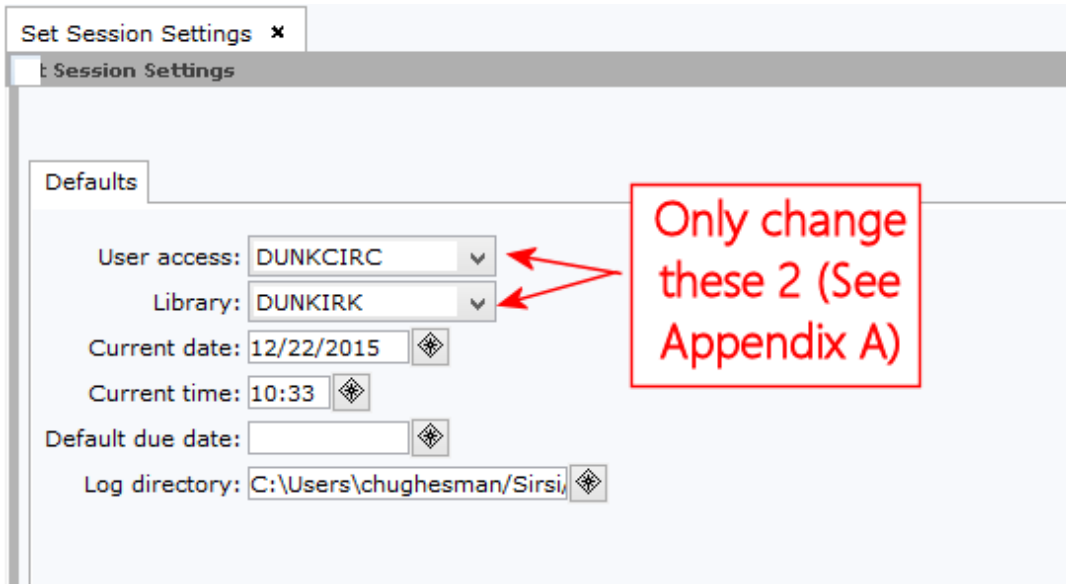

Fig. 1

2. Click **OK**
3. Select the **Offline** toolbar (See Fig. 2)

Fig. 2

4. Click the **Offline Session** settings wizard (See Fig. 2)

5. Change the **User access** and **Library** drop-downs (See Fig. 3) to reflect your library. If you don't know your User access, see Appendix A to look it up.