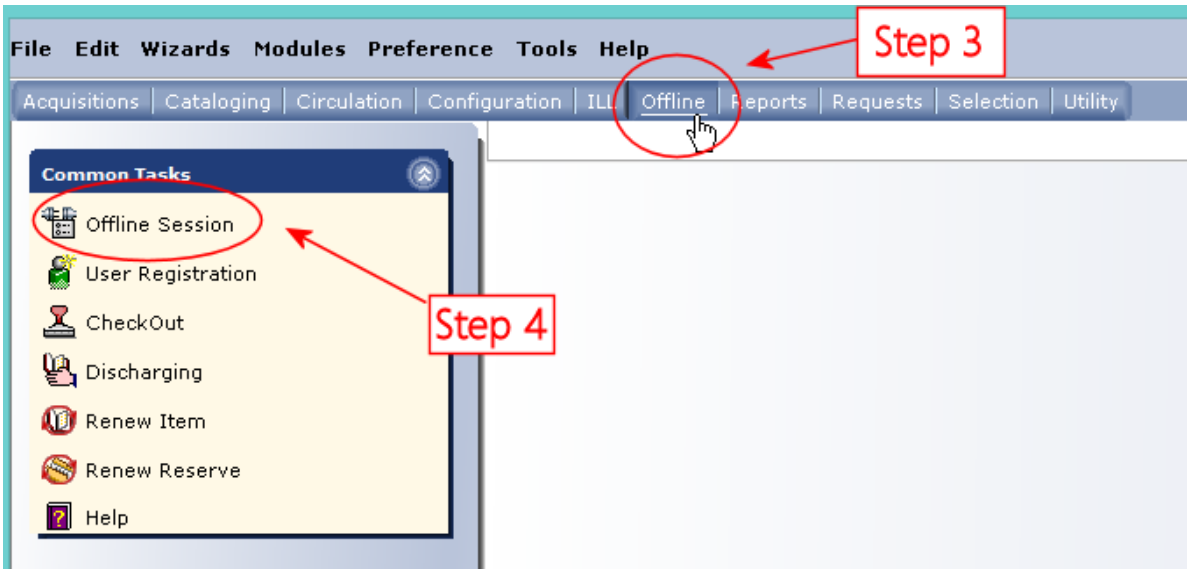

Fig. 1

2. Click **OK**
3. Select the **Offline** toolbar (See Fig. 2)

Fig. 2

4. Click the **Offline Session** settings wizard (See Fig. 2)

5. Change the **User access** and **Library** drop-downs (See Fig. 3) to reflect your library. If you don't know your User access, see Appendix A to look it up.

Fig. 3

6. Leave everything else as is and click **OK**.
7. Click on **CheckOut** under Common Tasks. (See Fig. 4)
8. Scan User ID and then Item ID(s) of items to be checked out.

Fig. 4

9. Once all items have been scanned, click **Check Out To New User** to move on to the next patron or **Close** to exit the wizard. (See Fig. 4)
10. When you are able to connect to the Workflows server again, exit out of Offline Mode. It will tell you that you've made changes, do you want to save? Click **No**.
11. Double-click the Workflows icon, **clear the Operate in Offline Mode checkbox**, click **OK** and sign in as you normally would. (This will send that offline file to the server)
12. **\*\*IMPORTANT\*\*** Notify Carolyn ([chughesman@cclslib.org](mailto:chughesman@cclslib.org) or ext. 252) that you used Offline Mode so she can run the report to load those offline transactions.