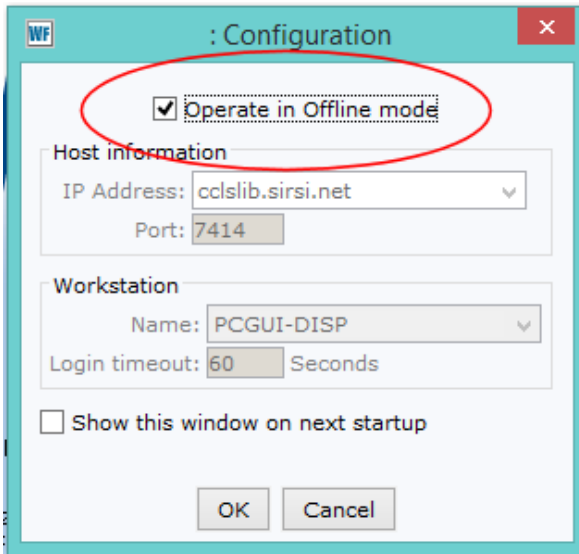

## Using Offline Mode in Workflows

When you are unable to connect to the Workflows server, do the following to use Offline Mode to continue circulating items:

1. Double-click the Sirsi Workflows icon. In the configuration window, check the box to **Operate in Offline mode** (See Fig. 1)

Fig. 1

2. Click **OK**
3. Select the **Offline** toolbar (See Fig. 2)

Fig. 2

4. Click the **Offline Session** settings wizard (See Fig. 2)

5. Change the **User access** and **Library** drop-downs (See Fig. 3) to reflect your library. If you don't know your User access, see Appendix A to look it up.